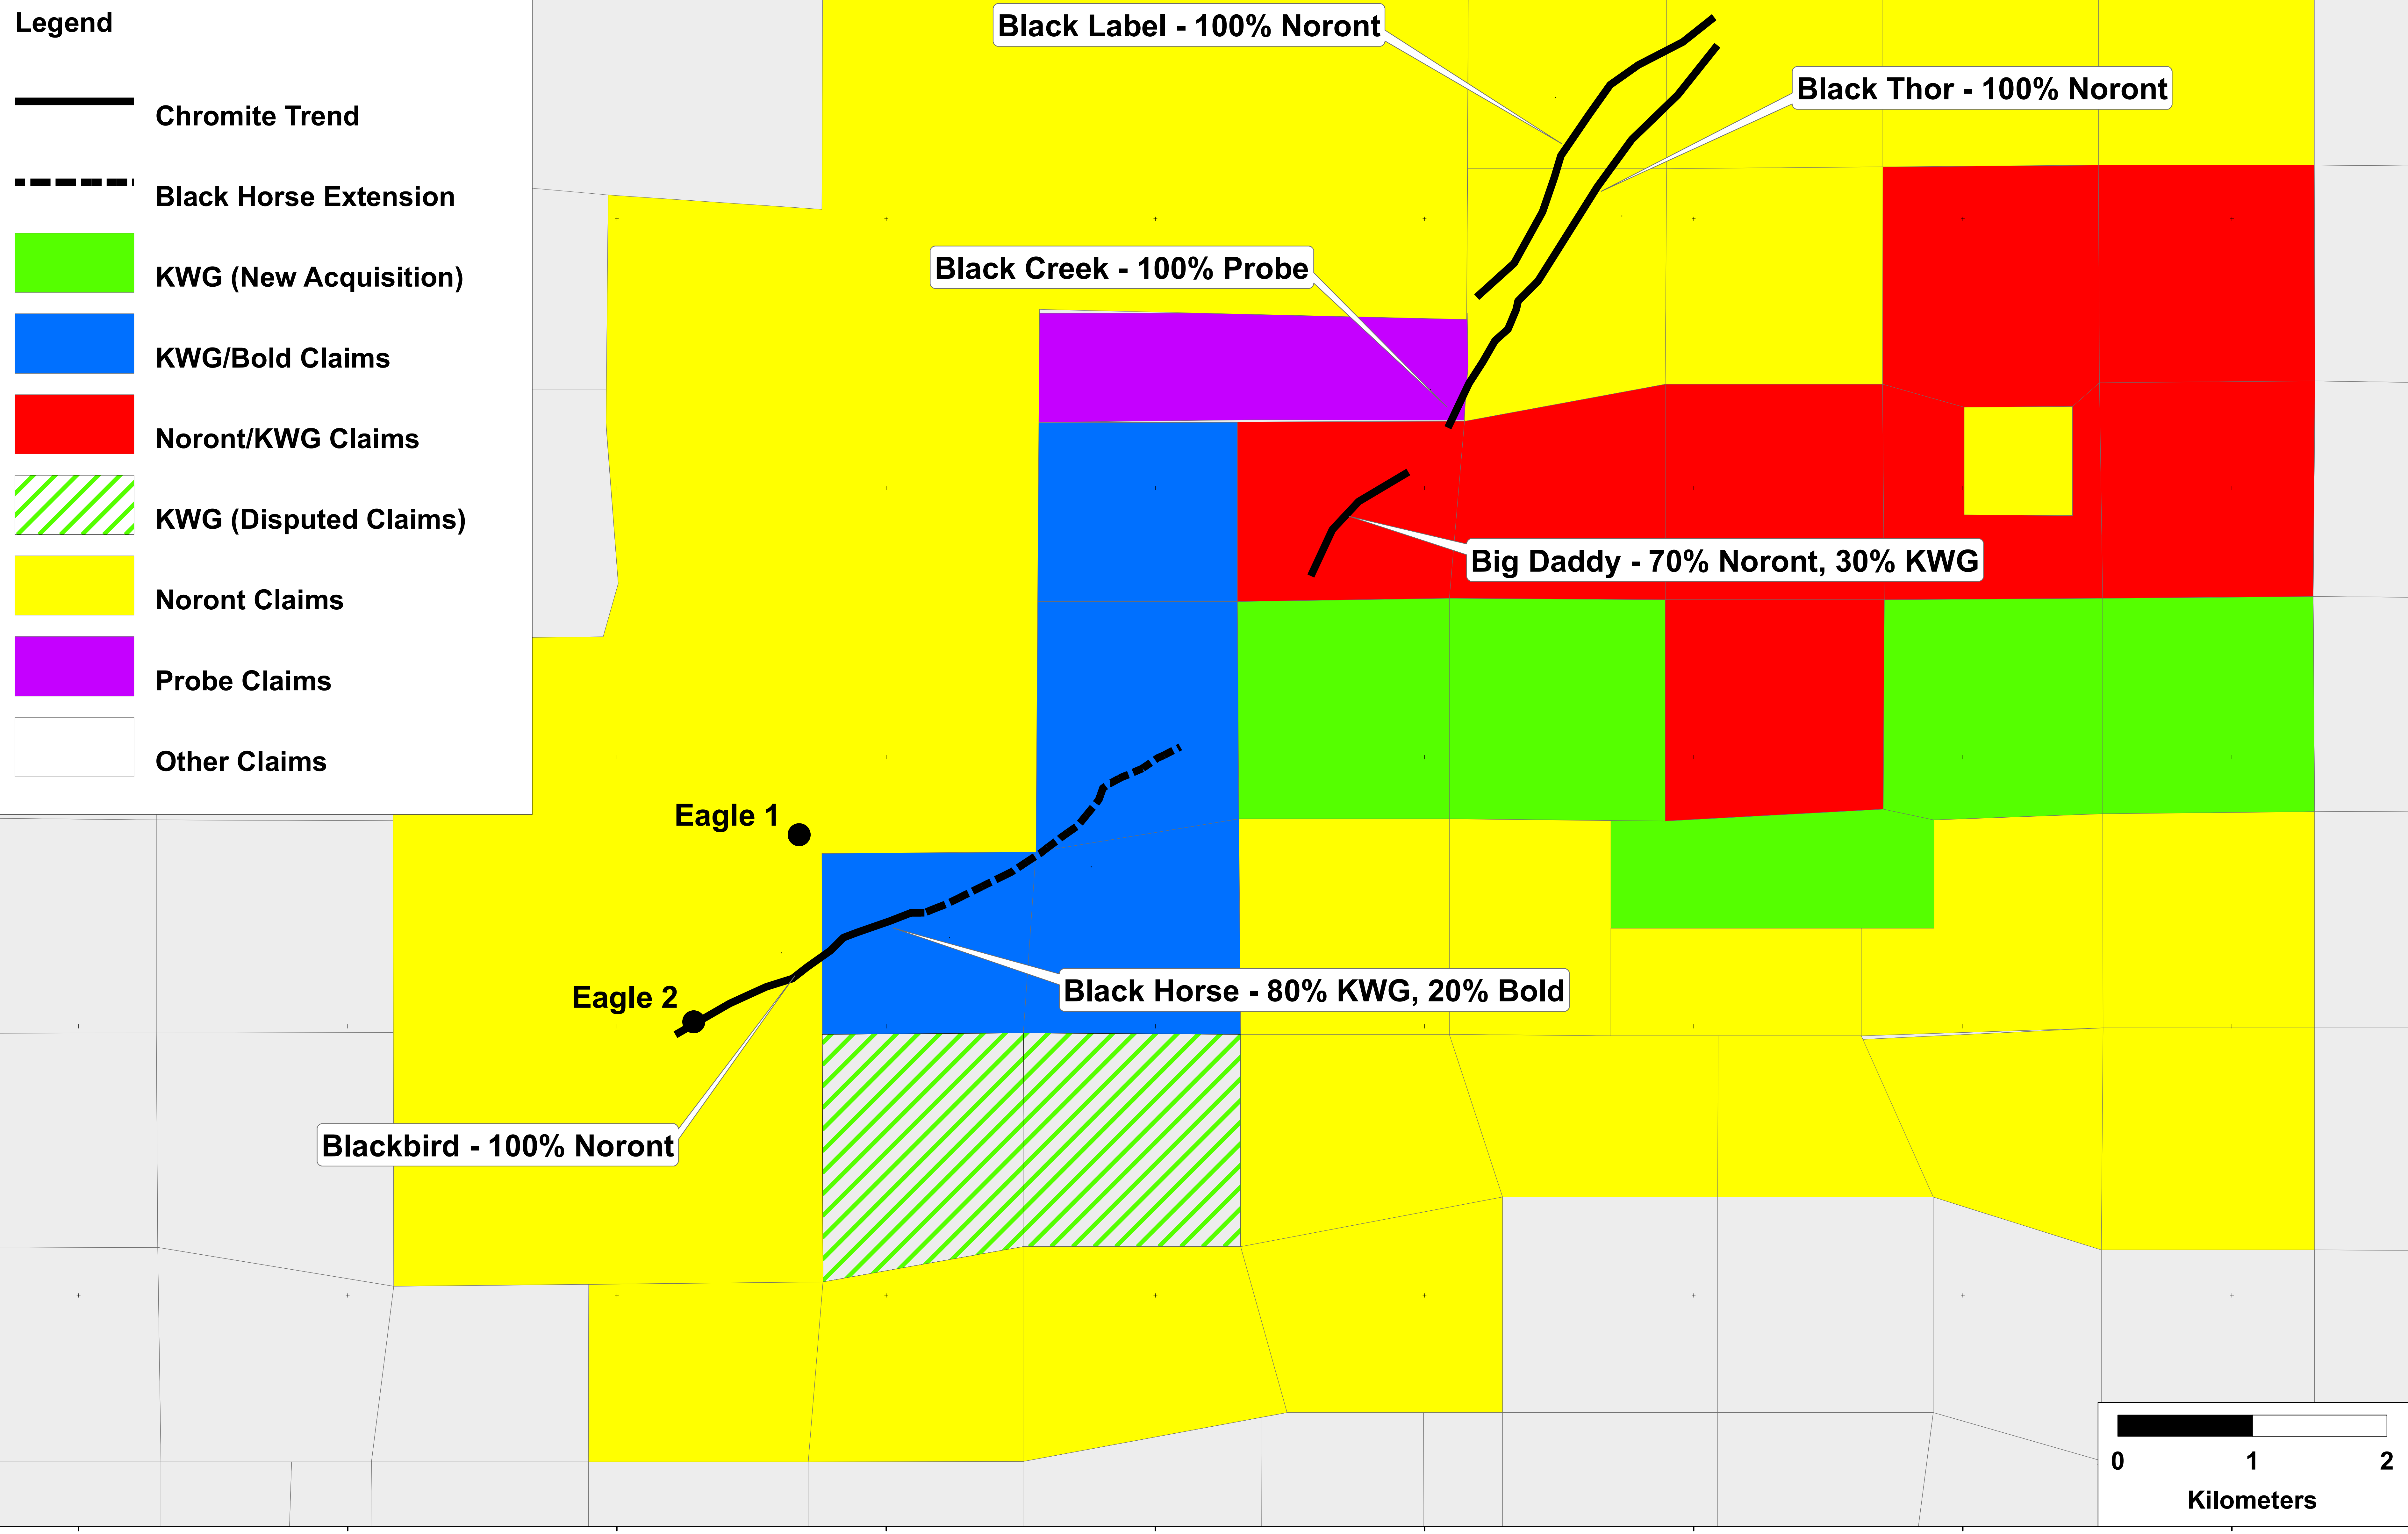

Chromite Deposit Ownership Ring of Fire, Ontario

Legend

-  Chromite Trend
-  Black Horse Extension
-  KWG (New Acquisition)
-  KWG/Bold Claims
-  Noront/KWG Claims
-  KWG (Disputed Claims)
-  Noront Claims
-  Probe Claims
-  Other Claims

Black Label - 100% Noront

Black Thor - 100% Noront

Black Creek - 100% Probe

Big Daddy - 70% Noront, 30% KWG

Black Horse - 80% KWG, 20% Bold

Blackbird - 100% Noront

Eagle 1

Eagle 2